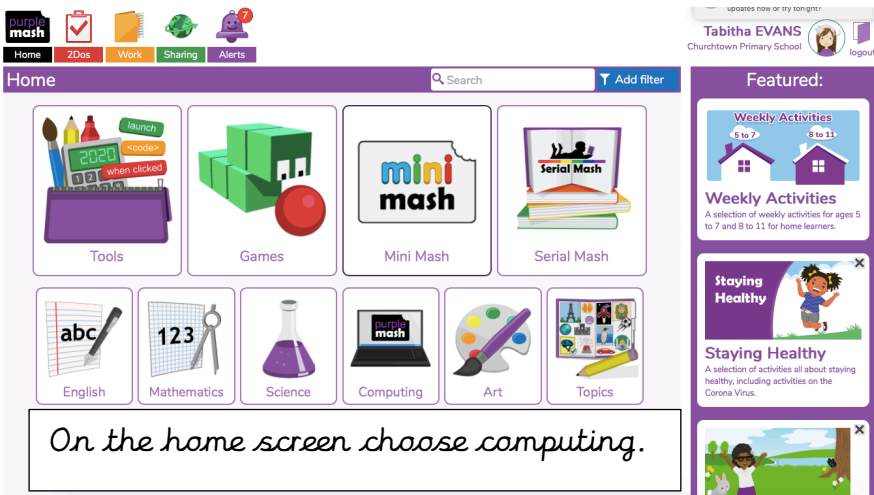

How to access emails in Purple mash to see your daily email from your class teachers.

You will then be able to see the daily email from your teacher!