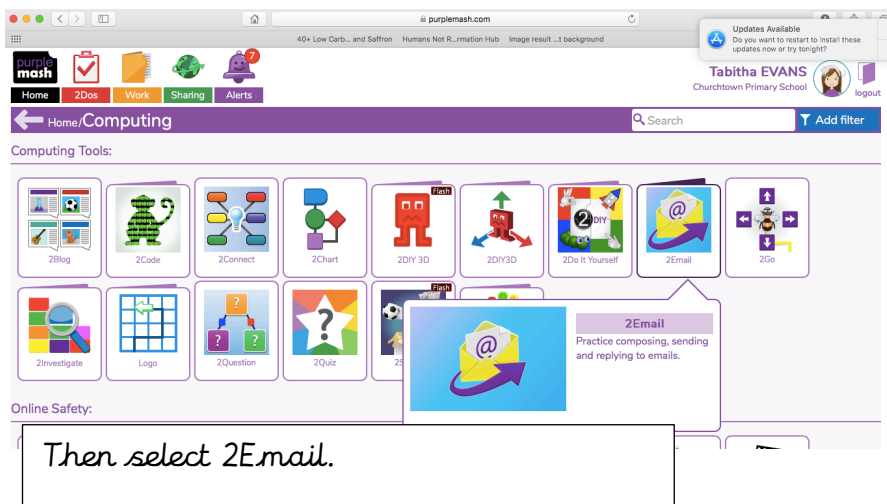

How to access emails in Purple mash to see your daily email from your class teachers.

You will then be able to see the daily email from your teacher!