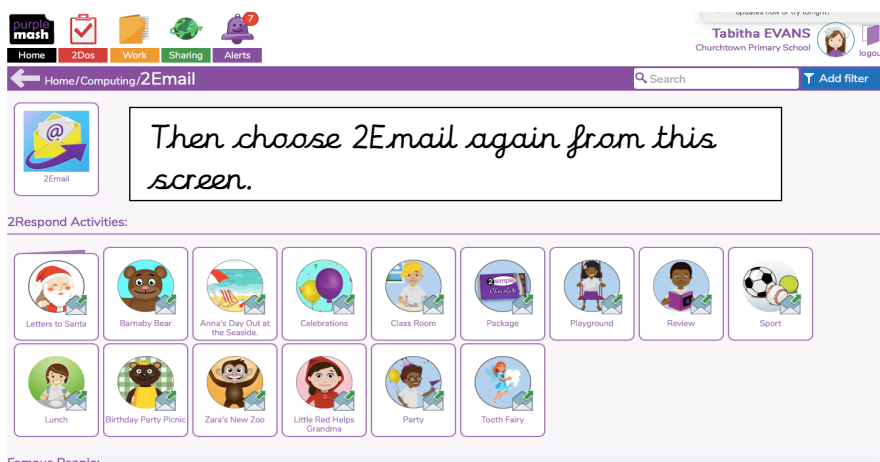

How to access emails in Purple mash to see your daily email from your class teachers.

You will then be able to see the daily email from your teacher!